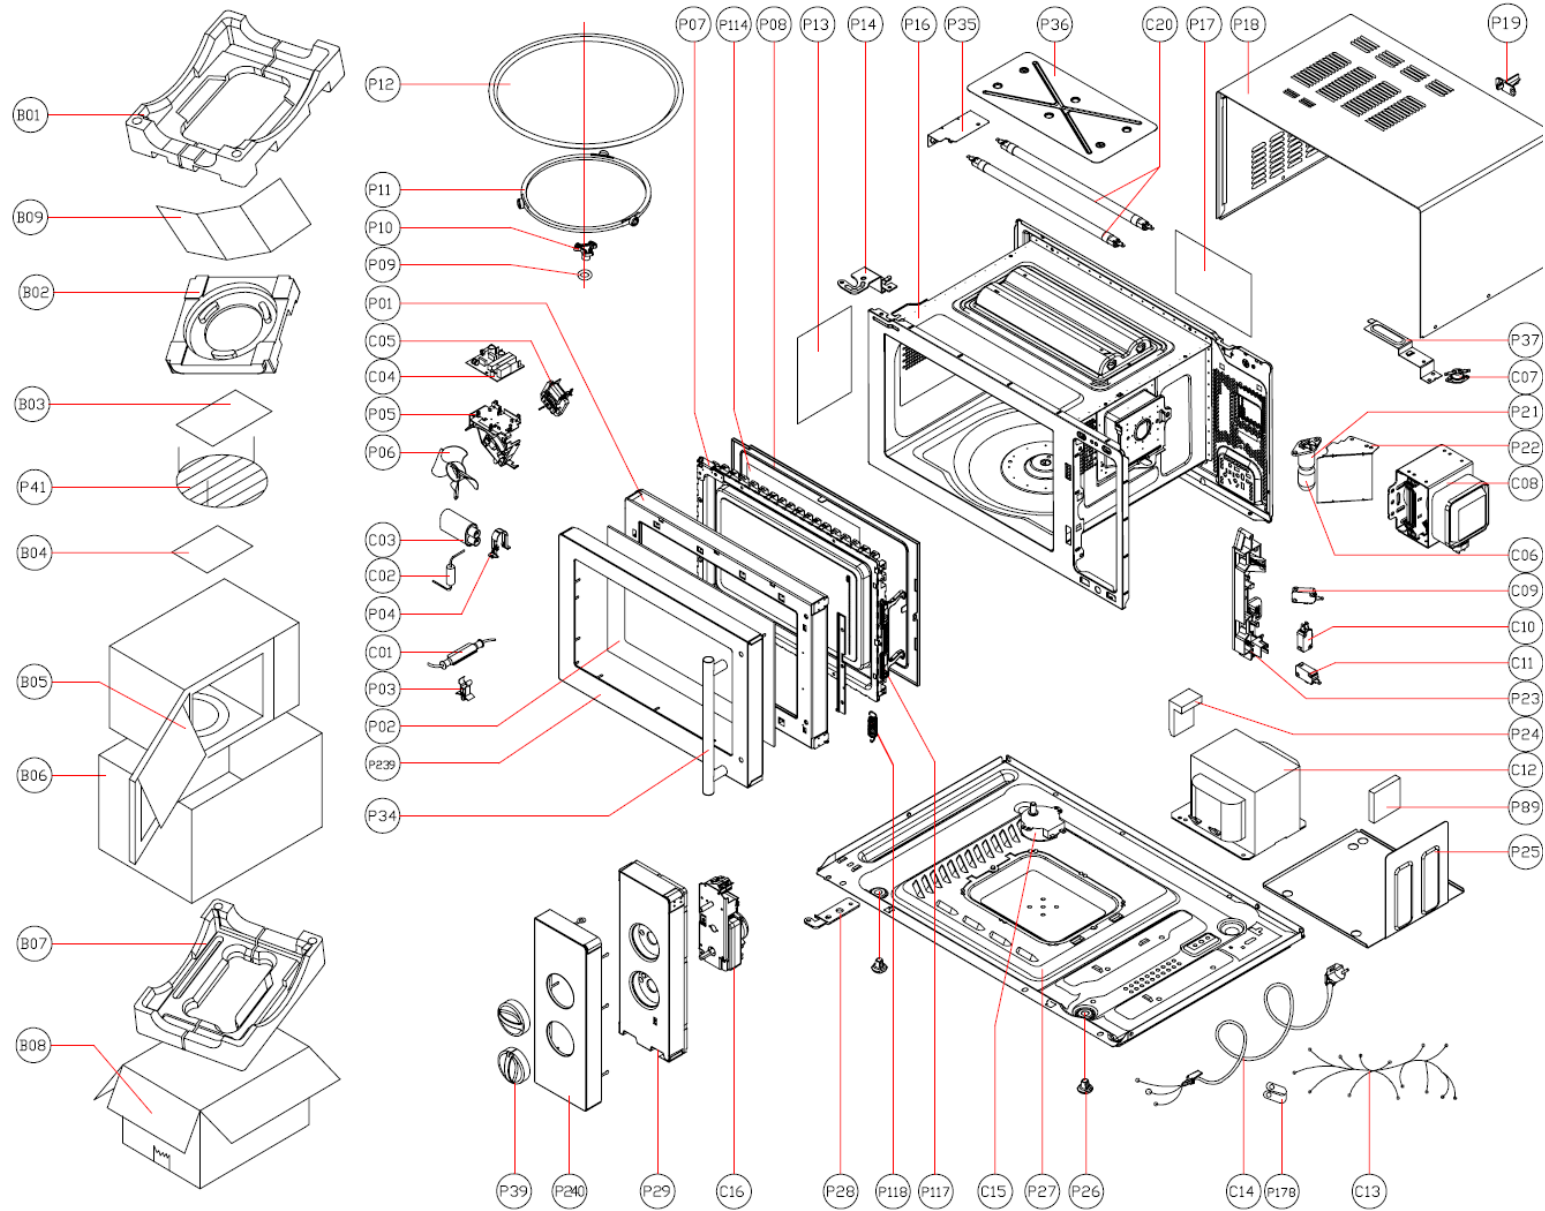

Exploded diagram and spare parts list

CD399

Machine	Explode	Code	Description
CD399 Buffalo Semi Commercial Microwave -	P01		Outer Door Frame
CD399 Buffalo Semi Commercial Microwave -	P02		Door Glass
CD399 Buffalo Semi Commercial Microwave -	P03		Fuse Socket
CD399 Buffalo Semi Commercial Microwave -	P04		Bracket
CD399 Buffalo Semi Commercial Microwave -	P05	AD591	Fan Shroud
CD399 Buffalo Semi Commercial Microwave -	P06	AD592	Fan Blade
CD399 Buffalo Semi Commercial Microwave -	P07		Door Frame
CD399 Buffalo Semi Commercial Microwave -	P08		Interior Door Panel
CD399 Buffalo Semi Commercial Microwave -	P09		Washer
CD399 Buffalo Semi Commercial Microwave -	P10		Axel
CD399 Buffalo Semi Commercial Microwave -	P11		Rotation Ring
CD399 Buffalo Semi Commercial Microwave -	P12		Glass Tray
CD399 Buffalo Semi Commercial Microwave -	P13		Splash Shield
CD399 Buffalo Semi Commercial Microwave -	P14	AD594	Upper Hinge
CD399 Buffalo Semi Commercial Microwave -	P16		Body
CD399 Buffalo Semi Commercial Microwave -	P17		Label
CD399 Buffalo Semi Commercial Microwave -	P18		Outer Casing
CD399 Buffalo Semi Commercial Microwave -	P19	AD595	Heater Holder
CD399 Buffalo Semi Commercial Microwave -	P21		Lamp Socket
CD399 Buffalo Semi Commercial Microwave -	P22		Air Duct Bracket
CD399 Buffalo Semi Commercial Microwave -	P23		Micro switch Mounting
CD399 Buffalo Semi Commercial Microwave -	P24		Shock Absorbing Rubber
CD399 Buffalo Semi Commercial Microwave -	P25		Transformer Bracket
CD399 Buffalo Semi Commercial Microwave -	P26		Foot
CD399 Buffalo Semi Commercial Microwave -	P27		Base Plate
CD399 Buffalo Semi Commercial Microwave -	P28		Lower Hinge
CD399 Buffalo Semi Commercial Microwave -	P29		Control Panel
CD399 Buffalo Semi Commercial Microwave -	P34		Handle
CD399 Buffalo Semi Commercial Microwave -	P35		Element Bracket
CD399 Buffalo Semi Commercial Microwave -	P36		Heat Absorbing Plate
CD399 Buffalo Semi Commercial Microwave -	P37		Thermostat Bracket
CD399 Buffalo Semi Commercial Microwave -	P39		Knob
CD399 Buffalo Semi Commercial Microwave -	P41	AD596	Metal Rack
CD399 Buffalo Semi Commercial Microwave -	P89		Latex
CD399 Buffalo Semi Commercial Microwave -	P114		Door Insulation
CD399 Buffalo Semi Commercial Microwave -	P117		Door Catch
CD399 Buffalo Semi Commercial Microwave -	P118		Door Catch Spring
CD399 Buffalo Semi Commercial Microwave -	P178		Power Cord Clip
CD399 Buffalo Semi Commercial Microwave -	P239		Door Panel
CD399 Buffalo Semi Commercial Microwave -	P240		Panel
CD399 Buffalo Semi Commercial Microwave -	C01		H.V. Fuse
CD399 Buffalo Semi Commercial Microwave -	C02		H.V. Diode
CD399 Buffalo Semi Commercial Microwave -	C03		H.V. Capacitor